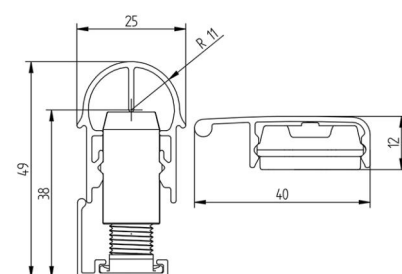

BA-22+

- / For surface-mounted hinges on plastic doors
- / Variable adjustment options
- / Concealed screw fixing

TECHNICAL DATA

Application areas	secondary closing edge hinge side
Doorleaf material	PVC
Frame material	PVC
Doortype	Plastic profile door
Fire protection	yes
Min. delivery length	40 mm
Max. delivery length	2400 mm
Continuous function cycles	free of wear