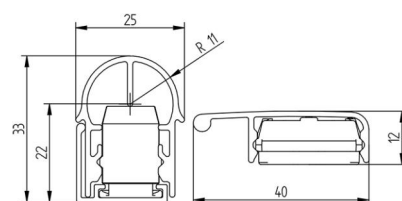

BA-22+

- / For surface-mounted hinges on plastic doors
- / Variable adjustment options
- / Concealed screw fixing

TECHNICAL DATA

Application areas	secondary closing edge hinge side
Doorleaf material	PVC
Frame material	PVC
Doortype	Plastic profile door
Fire protection	yes
Min. delivery length	40 mm
Max. delivery length	2400 mm
Continuous function cycles	free of wear