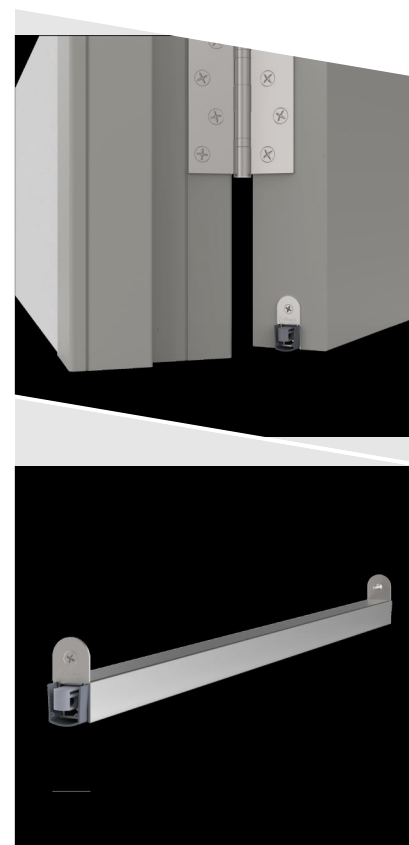

Stadi MD-17/17 WS

DETAILS

Articlenumber	1-950
Function	hinged door
Türenmaterial	timber, metal, PVC
Application	exterior door, interior door
Usage	sound protection, smoke protection, fire protection, accessibility

TECHNICAL DATA

Width	17 mm
Height	17 mm
Min. delivery length	655 mm
Max. delivery length	1600 mm
Standard length	750, 900, 1050, 1200 mm
max. travel	13 mm
Actuation	single-sided
Actuator	sliding acutator
removableInner profile	yes
Outerprofile	aluminium
Surface	plate finish
Sealingprofile	silicone, self-extinguishing

FITTING

Fixing	WS - fixing brackets
Espagnolette bolt	yes

EXAMINATIONS AND CERTIFICATES

Permanent function IM	yes
Mio Certificate	yes
Leakage rate certificate	yes
Barrier free	yes
UL	yes
EPD	yes