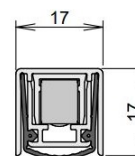

Stadi MD-17/17 WS

DETAILS

Articlenumber	1-950
Function	hinged door
Türenmaterial	timber, metal, PVC
Application	exterior door, interior door
Usage	sound protection, smoke protection, fire protection, accessibility

TECHNICAL DATA

Width	17 mm
Height	17 mm
Min. delivery length	655 mm
Max. delivery length	1600 mm
Standard length	750, 900, 1050, 1200 mm
max. travel	13 mm
Actuation	single-sided
Actuator	sliding acutator
removableInner profile	yes
Outerprofile	aluminium
Surface	plate finish
Sealingprofile	silicone, self-extinguishing

FITTING

Fixing	WS - fixing brackets
Espagnolette bolt	yes

EXAMINATIONS AND CERTIFICATES

Permanent function IM	yes
Mio Certificate	yes
Leakage rate certificate	yes
Barrier free	yes
UL	yes
EPD	yes