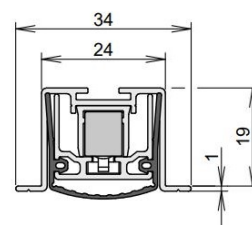

Stadi L-24/20 OS

DETAILS

Articlenumber	1-959
Function	hinged door
Türenmaterial	timber, metal, PVC
Application	exterior door, interior door
Usage	sound protection, smoke protection, fire protection, accessibility

TECHNICAL DATA

Width	24 mm
Height	20 mm
Min. delivery length	230 mm
Max. delivery length	3000 mm
Standard length	750, 900, 1050, 1200 mm
max. travel	16 mm
Actuation	single-sided
Actuator	sliding acutator
removable inner profile	yes
Outer profile	aluminium
Surface	plate finish
Sealing profile	silicone, self-extinguishing

FITTING

Fixing	OS - omega-shaped profile screw under
Espagnolette bolt	yes

EXAMINATIONS AND CERTIFICATES

Permanent function IM	yes
Mio Certificate	yes
Leakage rate certificate	yes
Corrosion test	yes
Corrosion	yes
Barrier free	yes