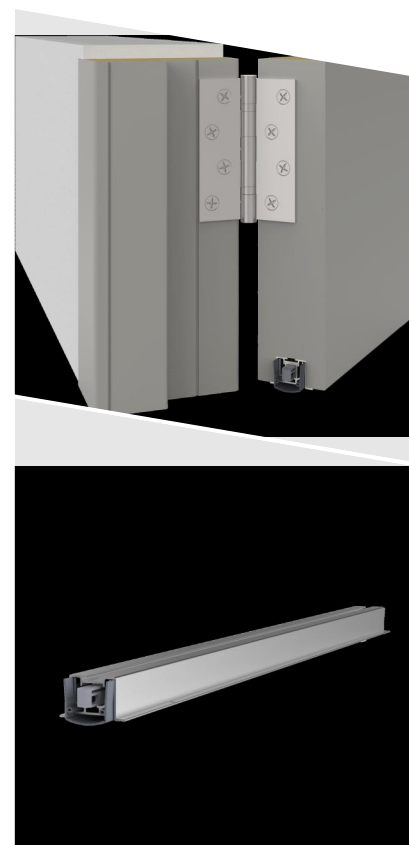

Stadi L-24/20 OS

DETAILS

Articlenumber	1-959
Function	hinged door
Türenmaterial	timber, metal, PVC
Application	exterior door, interior door
Usage	sound protection, smoke protection, fire protection, accessibility

TECHNICAL DATA

Width	24 mm
Height	20 mm
Min. delivery length	230 mm
Max. delivery length	3000 mm
Standard length	750, 900, 1050, 1200 mm
max. travel	16 mm
Actuation	single-sided
Actuator	sliding acutator
removable inner profile	yes
Outer profile	aluminium
Surface	plate finish
Sealing profile	silicone, self-extinguishing

FITTING

Fixing	OS - omega-shaped profile screw under
Espagnolette bolt	yes

EXAMINATIONS AND CERTIFICATES

Permanent function IM	yes
Mio Certificate	yes
Leakage rate certificate	yes
Corrosion test	yes
Corrosion	yes
Barrier free	yes