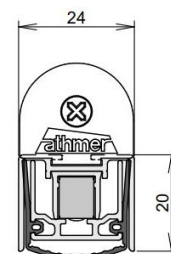

TECHNICAL DATA

Width	24 mm
Height	20 mm
Min. delivery length	635 mm
Max. delivery length	1600 mm
Standard length	750, 900, 1050, 1200 mm
max. travel	16 mm
Actuation	single-sided
Actuator	sliding acutator
removableInner profile	yes
Outerprofile	aluminium
Surface	plate finish
Sealingprofile	silicone, self-extinguishing

FITTING

Fixing	WS - fixing brackets
Espagnolette bolt	yes

EXAMINATIONS AND CERTIFICATES

Sound	yes
Permanent function IM	yes
Mio Certificate	yes
Leakage rate certificate	yes
Corrision test	yes
Corrision	yes
Barrier free	yes