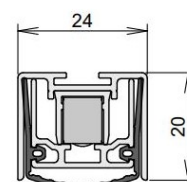

Stadi LD-24/20 WS

DETAILS

Articlenumber	1-951
Function	hinged door
Türenmaterial	timber, metal, PVC
Application	exterior door, interior door
Usage	sound protection, smoke protection, fire protection, accessibility

TECHNICAL DATA

Width	24 mm
Height	20 mm
Min. delivery length	635 mm
Max. delivery length	1600 mm
Standard length	750, 900, 1050, 1200 mm
max. travel	16 mm
Actuation	single-sided
Actuator	sliding acutator
removableInner profile	yes
Outerprofile	aluminium
Surface	plate finish
Sealingprofile	silicone, self-extinguishing

FITTING

Fixing	WS - fixing brackets
Espagnolette bolt	yes

EXAMINATIONS AND CERTIFICATES

Sound	yes
Permanent function IM	yes
Mio Certificate	yes
Leakage rate certificate	yes
Corrision test	yes
Corrision	yes
Barrier free	yes