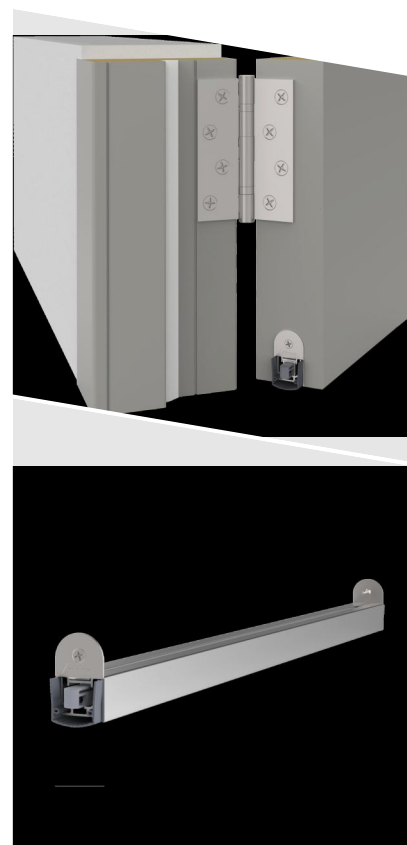

Stadi L-24/20 WS

DETAILS

Articlenumber	1-938
Function	hinged door
Türenmaterial	timber, metal, PVC
Application	exterior door, interior door
Usage	sound protection, smoke protection, fire protection, accessibility

TECHNICAL DATA

Width	24 mm
Height	20 mm
Min. delivery length	230 mm
Max. delivery length	2000 mm
Standard length	750, 900, 1050, 1200 mm
max. travel	16 mm
Actuation	single-sided
Actuator	sliding acutator
removableInner profile	yes
Outerprofile	aluminium
Surface	plate finish
Sealingprofile	silicone, self-extinguishing

FITTING

Fixing	WS - fixing brackets
Espagnolette bolt	yes

EXAMINATIONS AND CERTIFICATES

Sound	yes
Permanent function IM	yes
Mio Certificate	yes
Leakage rate certificate	yes
Corrision test	yes
Corrision	yes
Barrier free	yes