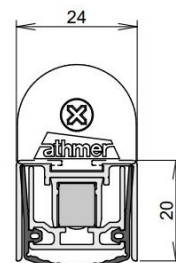

TECHNICAL DATA

Width	24 mm
Height	20 mm
Min. delivery length	230 mm
Max. delivery length	2000 mm
Standard length	750, 900, 1050, 1200 mm
max. travel	16 mm
Actuation	single-sided
Actuator	sliding acutator
removableInner profile	yes
Outerprofile	aluminium
Surface	plate finish
Sealingprofile	silicone, self-extinguishing

FITTING

Fixing	WS - fixing brackets
Espagnolette bolt	yes

EXAMINATIONS AND CERTIFICATES

Sound	yes
Permanent function IM	yes
Mio Certificate	yes
Leakage rate certificate	yes
Corrision test	yes
Corrision	yes
Barrier free	yes