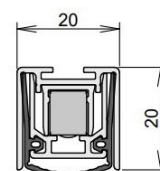

Stadi L-20/20 WS

DETAILS

Articlenumber	1-939
Function	hinged door
Türenmaterial	timber, metal, PVC
Application	exterior door, interior door
Usage	sound protection, smoke protection, fire protection, accessibility

TECHNICAL DATA

Width	20 mm
Height	20 mm
Min. delivery length	230 mm
Max. delivery length	2000 mm
Standard length	750, 900, 1050, 1200 mm
max. travel	16 mm
Actuation	single-sided
Actuator	sliding acutator
removableInner profile	yes
Outerprofile	aluminium
Surface	plate finish
Sealingprofile	silicone, self-extinguishing

FITTING

Fixing	WS - fixing brackets
Espagnolette bolt	yes

EXAMINATIONS AND CERTIFICATES

Sound	yes
Permanent function IM	yes
Mio Certificate	yes
Leakage rate certificate	yes
Corrision test	yes
Corrision	yes
Barrier free	yes