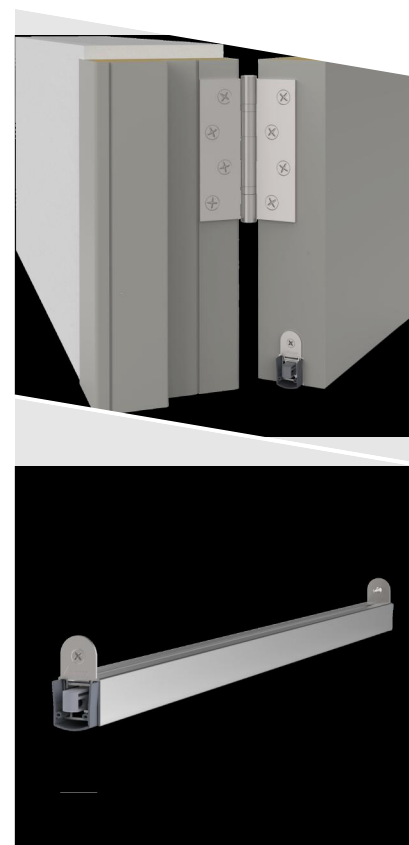

Stadi L-20/20 WS

DETAILS

Articlenumber	1-939
Function	hinged door
Türenmaterial	timber, metal, PVC
Application	exterior door, interior door
Usage	sound protection, smoke protection, fire protection, accessibility

TECHNICAL DATA

Width	20 mm
Height	20 mm
Min. delivery length	230 mm
Max. delivery length	2000 mm
Standard length	750, 900, 1050, 1200 mm
max. travel	16 mm
Actuation	single-sided
Actuator	sliding acutator
removableInner profile	yes
Outerprofile	aluminium
Surface	plate finish
Sealingprofile	silicone, self-extinguishing

FITTING

Fixing	WS - fixing brackets
Espagnolette bolt	yes

EXAMINATIONS AND CERTIFICATES

Sound	yes
Permanent function IM	yes
Mio Certificate	yes
Leakage rate certificate	yes
Corrision test	yes
Corrision	yes
Barrier free	yes