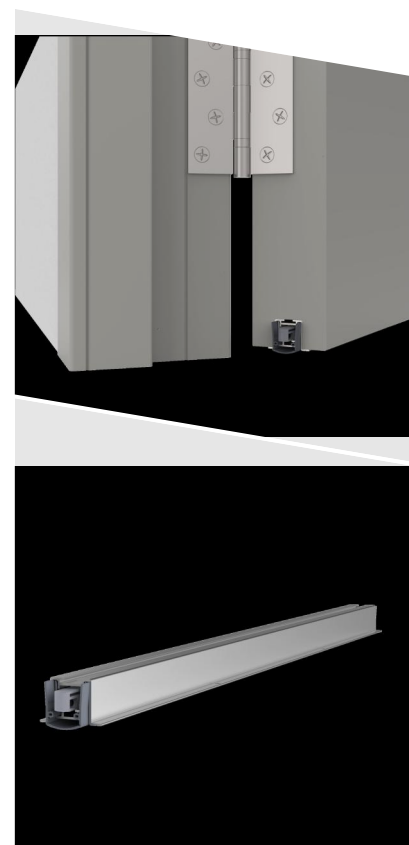

Stadi L-20/20 OS

DETAILS

Articlenumber	1-972
Function	hinged door
Türenmaterial	timber, metal, PVC
Application	exterior door, interior door
Usage	sound protection, smoke protection, fire protection, accessibility

TECHNICAL DATA

Width	20 mm
Height	20 mm
Min. delivery length	230 mm
Max. delivery length	2000 mm
Standard length	750, 900, 1050, 1200 mm
max. travel	16 mm
Actuation	single-sided
Actuator	sliding acutator
removableInner profile	yes
Outerprofile	aluminium
Surface	plate finish
Sealingprofile	silicone, self-extinguishing

FITTING

Fixing	OS - omega-shaped profile screw under
Espagnolette bolt	yes

EXAMINATIONS AND CERTIFICATES

Permanent function IM	yes
Mio Certificate	yes
Leakage rate certificate	yes
Corrision test	yes
Corrision	yes
Barrier free	yes