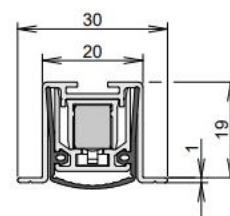

Stadi L-20/20 OS

DETAILS

Articlenumber	1-972
Function	hinged door
Türenmaterial	timber, metal, PVC
Application	exterior door, interior door
Usage	sound protection, smoke protection, fire protection, accessibility

TECHNICAL DATA

Width	20 mm
Height	20 mm
Min. delivery length	230 mm
Max. delivery length	2000 mm
Standard length	750, 900, 1050, 1200 mm
max. travel	16 mm
Actuation	single-sided
Actuator	sliding acutator
removableInner profile	yes
Outerprofile	aluminium
Surface	plate finish
Sealingprofile	silicone, self-extinguishing

FITTING

Fixing	OS - omega-shaped profile screw under
Espagnolette bolt	yes

EXAMINATIONS AND CERTIFICATES

Permanent function IM	yes
Mio Certificate	yes
Leakage rate certificate	yes
Corrision test	yes
Corrision	yes
Barrier free	yes