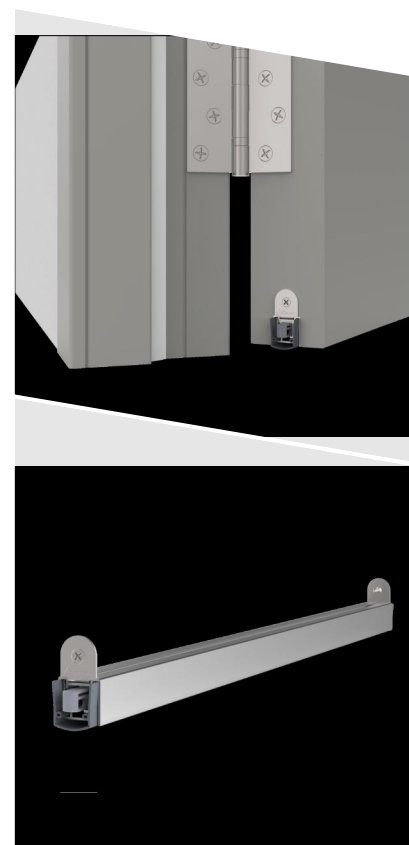

Stadi LD-20/20 WS

DETAILS

Articlenumber	1-952
Function	hinged door
Türenmaterial	timber, metal, PVC
Application	exterior door, interior door
Usage	sound protection, smoke protection, fire protection, accessibility

TECHNICAL DATA

Width	20 mm
Height	20 mm
Min. delivery length	635 mm
Max. delivery length	1600 mm
Standard length	750, 900, 1050, 1200 mm
max. travel	16 mm
Actuation	single-sided
Actuator	sliding acutator
removableInner profile	yes
Outerprofile	aluminium
Surface	plate finish
Sealingprofile	silicone, self-extinguishing

FITTING

Fixing	WS - fixing brackets
Espagnolette bolt	yes

EXAMINATIONS AND CERTIFICATES

Permanent function IM	yes
Mio Certificate	yes
Leakage rate certificate	yes
Barrier free	yes
UL	yes
EPD	yes
Certifire	yes