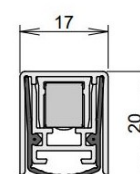

Stadi LD-17/20 WS

DETAILS

Articlenumber	1-953
Function	hinged door
Türenmaterial	timber, metal, PVC
Application	exterior door, interior door
Usage	sound protection, smoke protection, fire protection, accessibility

TECHNICAL DATA

Width	17 mm
Height	20 mm
Min. delivery length	635 mm
Max. delivery length	1600 mm
Standard length	750, 900, 1050, 1200 mm
max. travel	16 mm
Actuation	single-sided
Actuator	sliding acutator
removableInner profile	yes
Outerprofile	aluminium
Surface	plate finish
Sealingprofile	silicone, self-extinguishing

FITTING

Fixing	WS - fixing brackets
Espagnolette bolt	yes

EXAMINATIONS AND CERTIFICATES

Permanent function IM	yes
Mio Certificate	yes
Leakage rate certificate	yes
Barrier free	yes
UL	yes
EPD	yes
Certifire	yes