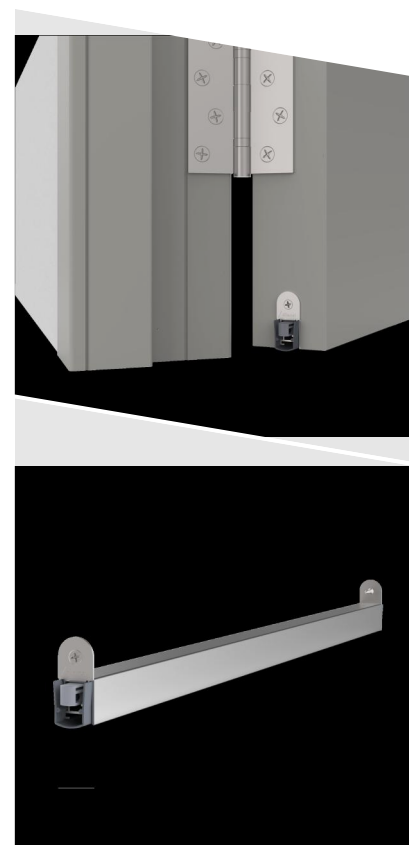

Stadi LD-17/20 WS

DETAILS

Articlenumber	1-953
Function	hinged door
Türenmaterial	timber, metal, PVC
Application	exterior door, interior door
Usage	sound protection, smoke protection, fire protection, accessibility

TECHNICAL DATA

Width	17 mm
Height	20 mm
Min. delivery length	635 mm
Max. delivery length	1600 mm
Standard length	750, 900, 1050, 1200 mm
max. travel	16 mm
Actuation	single-sided
Actuator	sliding acutator
removableInner profile	yes
Outerprofile	aluminium
Surface	plate finish
Sealingprofile	silicone, self-extinguishing

FITTING

Fixing	WS - fixing brackets
Espagnolette bolt	yes

EXAMINATIONS AND CERTIFICATES

Permanent function IM	yes
Mio Certificate	yes
Leakage rate certificate	yes
Barrier free	yes
UL	yes
EPD	yes
Certifire	yes