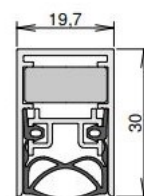

Schall-Ex® Ultra WS DUO

DETAILS

Articlenumber	1-290
Function	hinged door, hinged gate
Türenmaterial	timber, metal
Application	exterior door, interior door
Usage	sound protection, smoke protection, fire protection, accessibility

TECHNICAL DATA

Width	19.7 mm
Height	30 mm
Min. delivery length	708 mm
Max. delivery length	1500 mm
Standard length	708, 833, 958, 1083, 1208 mm
max. travel	12 mm
Actuation	double-sided
Actuator	actuator/ actuator
Outerprofile	aluminium
Surface	silver anodized (C-0)
Sealingprofile	silicone, self-extinguishing

FITTING

Fixing	WS - fixing brackets

EXAMINATIONS AND CERTIFICATES

Sound	yes
Permanent function IM	yes
Mio Certificate	yes
Leakage rate certificate	yes
Corrosion test	yes
Corrosion	yes
Barrier free	yes
UL	yes
EPD	yes