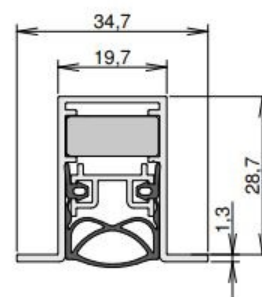

Schall-Ex® Ultra OS

DETAILS

Articlenumber	1-293
Function	hinged door, hinged gate
Türenmaterial	timber, metal
Application	exterior door, interior door
Usage	sound protection, smoke protection, fire protection, accessibility

TECHNICAL DATA

Width	19.7 mm
Height	30 mm
Min. delivery length	220 mm
Max. delivery length	2500 mm
Standard length	708, 833, 958, 1083, 1208 mm
max. travel	12 mm
Actuation	single-sided
Actuator	actuator
Outerprofile	aluminium
Surface	silver anodized (C-0)
Sealingprofile	silicone, self-extinguishing

FITTING

Fixing	OS - omega-shaped profile unterschrauben
Espagnolette bolt	yes

EXAMINATIONS AND CERTIFICATES

Sound	yes
Permanent function IM	yes
Mio Certificate	yes
Leakage rate certificate	yes
Corrosion test	yes
Corrosion	yes
Barrier free	yes