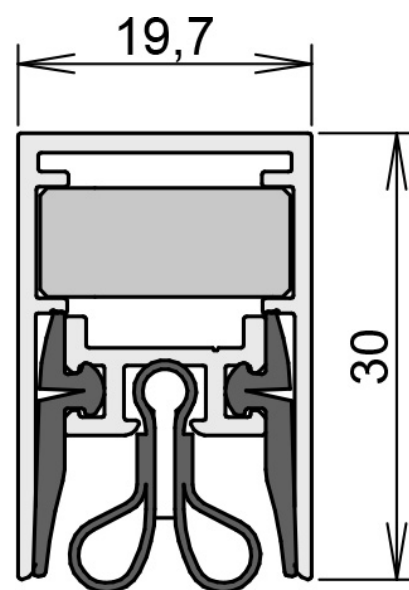

Schall-Ex® radiation protection WS Duo

DETAILS

Articlenumber	1-529
Function	hinged door
Türenmaterial	timber
Application	interior door
Usage	sound protection, radiation protection, accessibility

TECHNICAL DATA

Width	19.7 mm
Height	30 mm
Min. delivery length	220 mm
Max. delivery length	2000 mm
Standard length	708, 833, 958, 1083, 1208 mm
max. travel	12 mm
Actuation	single-sided
Actuator	actuator
Outerprofile	aluminium
Surface	silver anodized (C-0)
Sealingprofile	silicone self-extinguishing, lead rubber

FITTING

Fixing	WS - fixing brackets

EXAMINATIONS AND CERTIFICATES

Barrier free	yes
EPD	yes