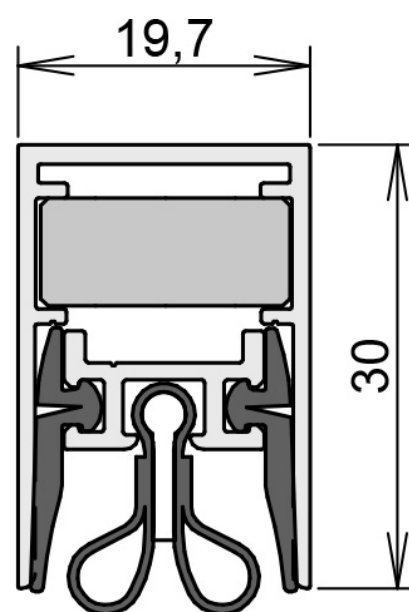

Schall-Ex® radiation protection WS

DETAILS

Articlenumber	1-528
Function	hinged door
Türenmaterial	timber
Application	interior door
Usage	sound protection, radiation protection, accessibility

TECHNICAL DATA

Width	19.7 mm
Height	30 mm
Min. delivery length	708 mm
Max. delivery length	1500 mm
Standard length	708, 833, 958, 1083, 1208 mm
max. travel	12 mm
Actuation	double-sided
Actuator	actuator/ actuator
Outerprofile	aluminium
Surface	silver anodized (C-0)
Sealingprofile	silicone self-extinguishing, lead rubber

FITTING

Fixing	WS - fixing brackets

EXAMINATIONS AND CERTIFICATES

Barrier free	yes
EPD	yes