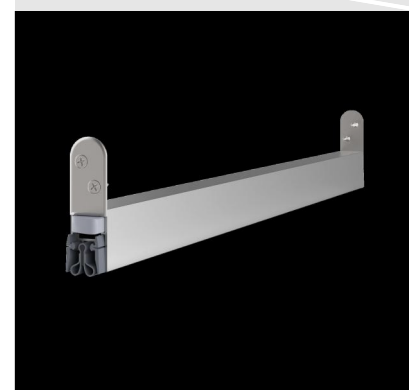

Schall-Ex® radiation protection WS

DETAILS

Articlenumber	1-528
Function	hinged door
Türenmaterial	timber
Application	interior door
Usage	sound protection, radiation protection, accessibility

TECHNICAL DATA

Width	19.7 mm
Height	30 mm
Min. delivery length	708 mm
Max. delivery length	1500 mm
Standard length	708, 833, 958, 1083, 1208 mm
max. travel	12 mm
Actuation	double-sided
Actuator	actuator/ actuator
Outerprofile	aluminium
Surface	silver anodized (C-0)
Sealingprofile	silicone self-extinguishing, lead rubber

FITTING

Fixing	WS - fixing brackets

EXAMINATIONS AND CERTIFICATES

Barrier free	yes
EPD	yes