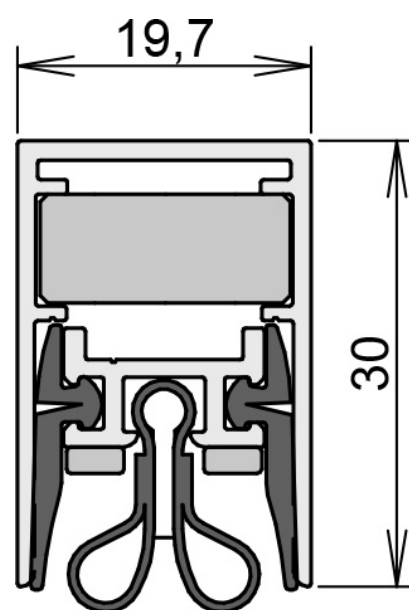

Schall-Ex® radiation protection WS BD Duo

DETAILS

Articlenumber	1-522
Function	hinged door
Türenmaterial	timber
Application	interior door
Usage	sound protection, radiation protection, accessibility

TECHNICAL DATA

Width	19.7 mm
Height	30 mm
Min. delivery length	708 mm
Max. delivery length	1500 mm
Standard length	708, 833, 958, 1083, 1208 mm
max. travel	12 mm
Actuation	double-sided
Actuator	actuator/ actuator
Outerprofile	aluminium
Surface	silver anodized (C-0)
Sealingprofile	silicone self-extinguishing, lead rubber

FITTING

Fixing	WS - fixing brackets

EXAMINATIONS AND CERTIFICATES

Barrier free	yes
EPD	yes