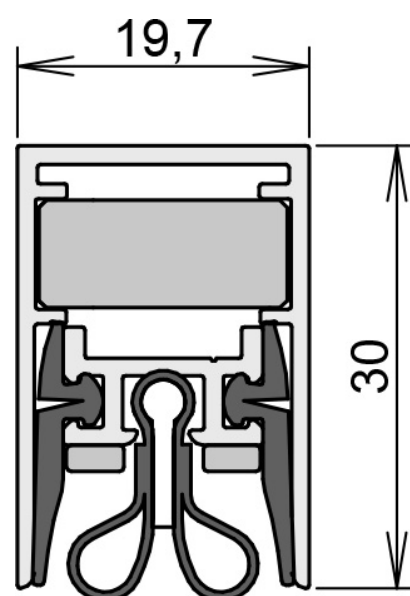

Schall-Ex® radiation protection WS BD

DETAILS

Articlenumber	1-521
Function	hinged door
Türenmaterial	timber
Application	interior door
Usage	sound protection, radiation protection, accessibility

TECHNICAL DATA

Width	19.7 mm
Height	30 mm
Min. delivery length	220 mm
Max. delivery length	2000 mm
Standard length	708, 833, 958, 1083, 1208 mm
max. travel	12 mm
Actuation	single-sided
Actuator	actuator
Outerprofile	aluminium
Surface	silver anodized (C-0)
Sealingprofile	silicone self-extinguishing, lead rubber

FITTING

Fixing	WS - fixing brackets

EXAMINATIONS AND CERTIFICATES

Barrier free	yes
EPD	yes