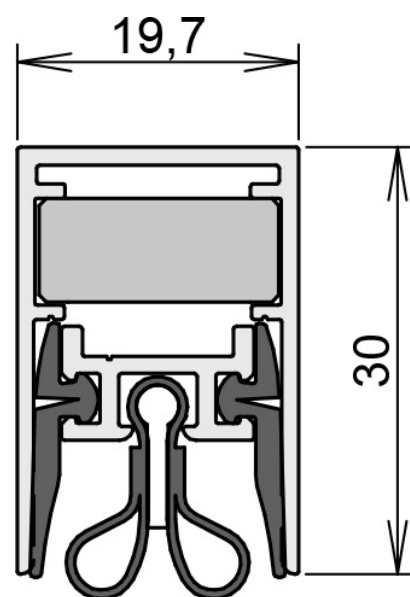

Schall-Ex® Slide radiation protection M-20 WS

DETAILS

Articlenumber	1-557
Function	sliding door
Türenmaterial	timber
Application	interior door
Usage	sound protection, smoke protection, fire protection, radiation protection, accessibility

TECHNICAL DATA

Width	19.7 mm
Height	30 mm
Min. delivery length	220 mm
Max. delivery length	2000 mm
Standard length	708, 833, 958, 1083, 1208 mm
max. travel	12 mm
Actuation	single-sided
Actuator	slide actuator
Outerprofile	aluminium
Surface	plate finish
Sealingprofile	silicone self-extinguishing, lead rubber

FITTING

Fixing	WS - fixing brackets

EXAMINATIONS AND CERTIFICATES

Barrier free	yes
EPD	yes