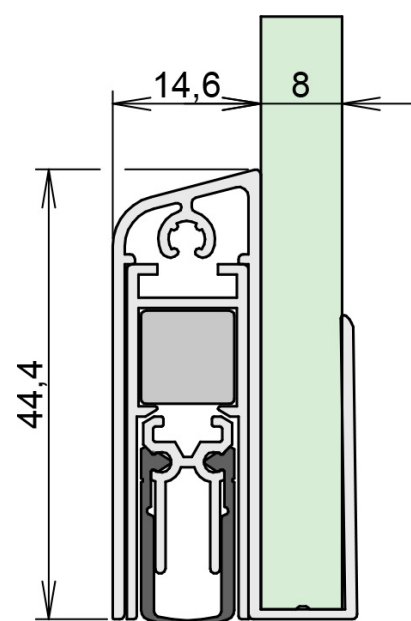

Schall-Ex® Slide GS-8

DETAILS

Articlenumber	1-566
Function	sliding door
Türenmaterial	glass
Application	interior door
Usage	sound protection, smoke protection, accessibility

TECHNICAL DATA

Width	14.7 mm
Height	44.5 mm
Min. delivery length	280 mm
Max. delivery length	1605 mm
Thickness of glass	8 mm
Standard length	708, 833, 958, 1083, 1208 mm
max. travel	11 mm
Actuation	single-sided
Actuator	slide actuator
Outerprofile	aluminium
Surface	silver anodized (C-0)
Sealingprofile	silicone, self-extinguishing

FITTING

Fixing	glue glue/ silicon transparent

EXAMINATIONS AND CERTIFICATES

Sound	yes
Permanent function IM	yes
Mio Certificate	yes
Leakage rate certificate	yes
Barrier free	yes
EPD	yes