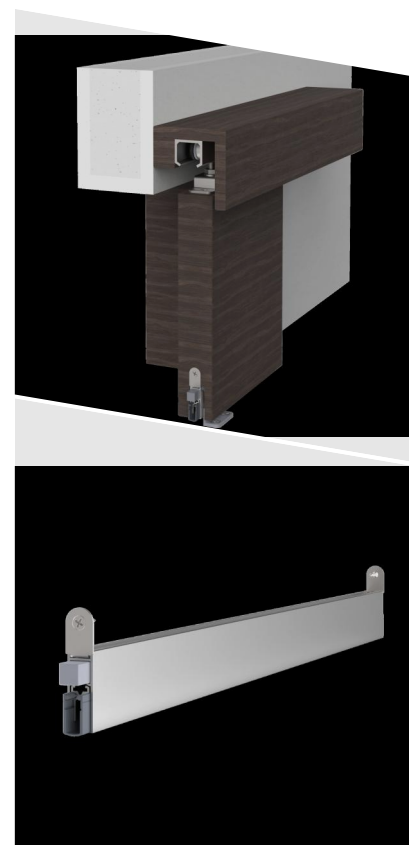

Schall-Ex® Slide M-12 WS

DETAILS

Articlenumber	1-548
Function	sliding door
Türenmaterial	timber
Application	interior door
Usage	sound protection, smoke protection, fire protection, accessibility

TECHNICAL DATA

Width	12 mm
Height	35 mm
Min. delivery length	280 mm
Max. delivery length	1958 mm
Standard length	708, 833, 958, 1083, 1208 mm
max. travel	11 mm
Actuation	single-sided
Actuator	slide actuator
Outerprofile	aluminium
Surface	plate finish
Sealingprofile	silicone, self-extinguishing

FITTING

Fixing	WS - fixing brackets

EXAMINATIONS AND CERTIFICATES

Permanent function 200k	yes
Leakage rate certificate	yes
Barrier free	yes
EPD	yes