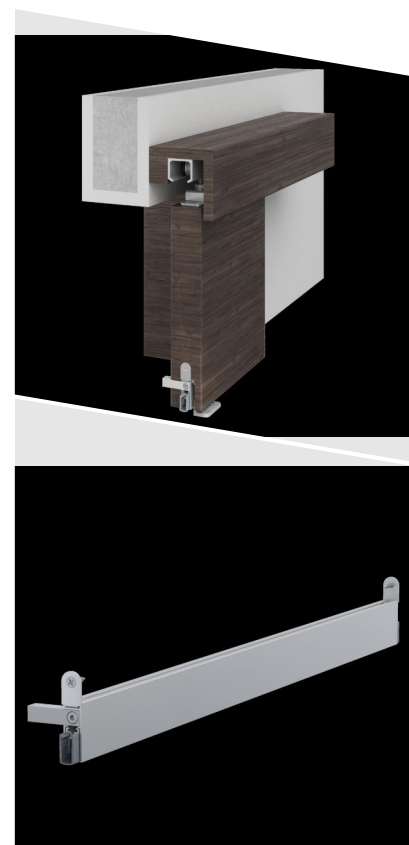

Schall-Ex® Slide M-12 WS ZA-R

DETAILS

Articlenumber	1-845
Function	sliding door
Türenmaterial	timber
Application	interior door
Usage	sound protection, smoke protection, fire protection, accessibility

TECHNICAL DATA

Width	12 mm
Height	35 mm
Min. delivery length	450 mm
Max. delivery length	1605 mm
Standard length	708, 833, 958, 1083, 1208 mm
max. travel	11 mm
Actuation	single-sided
Actuator	move actuator
Outerprofile	aluminium
Surface	plate finish
Sealingprofile	silicone, self-extinguishing

FITTING

Fixing	WS - fixing brackets DIN-R
--------	-------------------------------

EXAMINATIONS AND CERTIFICATES

Permanent function 200k	yes
Barrier free	yes
EPD	yes

Schall-Ex® Slide M-12 WS ZA-R