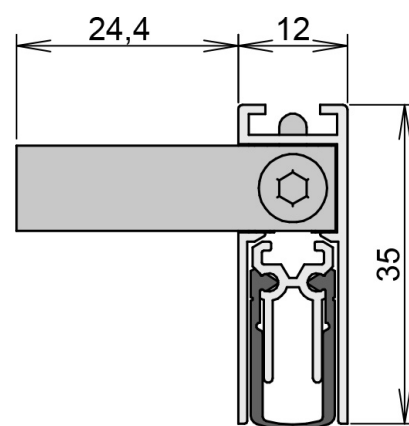

Schall-Ex® Slide M-12 WS ZA-R

DETAILS

Articlenumber	1-845
Function	sliding door
Türenmaterial	timber
Application	interior door
Usage	sound protection, smoke protection, fire protection, accessibility

TECHNICAL DATA

Width	12 mm
Height	35 mm
Min. delivery length	450 mm
Max. delivery length	1605 mm
Standard length	708, 833, 958, 1083, 1208 mm
max. travel	11 mm
Actuation	single-sided
Actuator	move actuator
Outerprofile	aluminium
Surface	plate finish
Sealingprofile	silicone, self-extinguishing

FITTING

Fixing	WS - fixing brackets DIN-R
--------	-------------------------------

EXAMINATIONS AND CERTIFICATES

Permanent function 200k	yes
Barrier free	yes
EPD	yes

Schall-Ex® Slide M-12 WS ZA-R