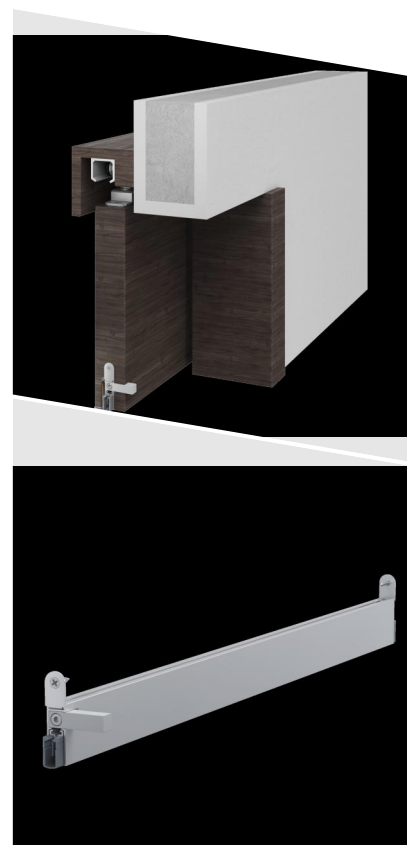

Schall-Ex® Slide M-12 WS ZA-L

DETAILS

Articlenumber	1-844
Function	sliding door
Türenmaterial	timber
Application	interior door
Usage	sound protection, smoke protection, fire protection, accessibility

TECHNICAL DATA

Width	12 mm
Height	35 mm
Min. delivery length	450 mm
Max. delivery length	1605 mm
Standard length	708, 833, 958, 1083, 1208 mm
max. travel	11 mm
Actuation	single-sided
Actuator	move actuator
Outerprofile	aluminium
Surface	plate finish
Sealingprofile	silicone, self-extinguishing

FITTING

Fixing	WS - fixing brackets DIN-L

EXAMINATIONS AND CERTIFICATES

Permanent function 200k	yes
Barrier free	yes
EPD	yes