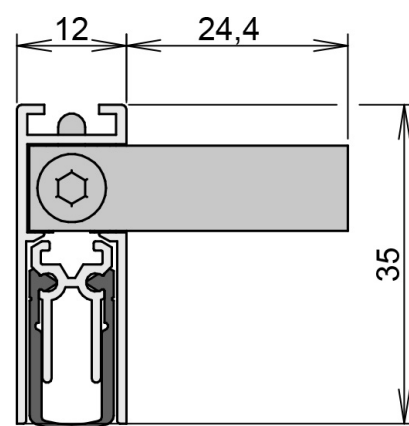

Schall-Ex® Slide M-12 WS ZA-L

DETAILS

Articlenumber	1-844
Function	sliding door
Türenmaterial	timber
Application	interior door
Usage	sound protection, smoke protection, fire protection, accessibility

TECHNICAL DATA

Width	12 mm
Height	35 mm
Min. delivery length	450 mm
Max. delivery length	1605 mm
Standard length	708, 833, 958, 1083, 1208 mm
max. travel	11 mm
Actuation	single-sided
Actuator	move actuator
Outerprofile	aluminium
Surface	plate finish
Sealingprofile	silicone, self-extinguishing

FITTING

Fixing	WS - fixing brackets DIN-L

EXAMINATIONS AND CERTIFICATES

Permanent function 200k	yes
Barrier free	yes
EPD	yes