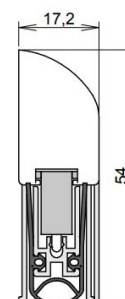

Schall-Ex® L-15 FS C-34

DETAILS

Articlenumber	1-888
Function	hinged door
Türenmaterial	timber, metal, PVC
Application	exterior door, interior door
Usage	sound protection, smoke protection, fire protection, accessibility

TECHNICAL DATA

Width	17.2 mm
Height	54 mm
Min. delivery length	235 mm
Max. delivery length	2335 mm
Standard length	805, 930, 1055 mm
max. travel	20 mm
Actuation	single-sided
Actuator	sliding acutator
Outerprofile	aluminium
Surface	white (RAL 9016)
Sealingprofile	silicone, self-extinguishing

FITTING

Fixing	FS - surface mounted (concealed screws)

EXAMINATIONS AND CERTIFICATES

Permanent function 200k	yes
Leakage rate certificate	yes
Corrision test	yes
Corrision	yes
Barrier free	yes
UL	yes
EPD	yes
Certifire	yes