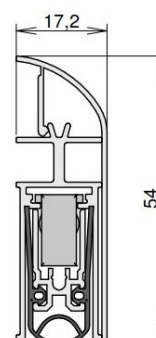

Schall-Ex® L-15 FS C-34

DETAILS

Articlenumber	1-888
Function	hinged door
Türenmaterial	timber, metal, PVC
Application	exterior door, interior door
Usage	sound protection, smoke protection, fire protection, accessibility

TECHNICAL DATA

Width	17.2 mm
Height	54 mm
Min. delivery length	235 mm
Max. delivery length	2335 mm
Standard length	805, 930, 1055 mm
max. travel	20 mm
Actuation	single-sided
Actuator	sliding acutator
Outerprofile	aluminium
Surface	white (RAL 9016)
Sealingprofile	silicone, self-extinguishing

FITTING

Fixing	FS - surface mounted (concealed screws)

EXAMINATIONS AND CERTIFICATES

Permanent function 200k	yes
Leakage rate certificate	yes
Corrision test	yes
Corrision	yes
Barrier free	yes
UL	yes
EPD	yes
Certifire	yes