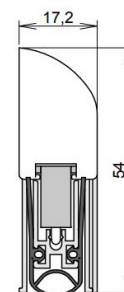

Schall-Ex® L-15 FS C-31

DETAILS

Articlenumber	1-885
Function	hinged door
Türenmaterial	timber, metal, PVC
Application	exterior door, interior door
Usage	sound protection, smoke protection, fire protection, accessibility

TECHNICAL DATA

Width	17.2 mm
Height	54 mm
Min. delivery length	235 mm
Max. delivery length	2335 mm
Standard length	805, 930, 1055 mm
max. travel	20 mm
Actuation	single-sided
Actuator	sliding acuator
Outerprofile	aluminium
Sealingprofile	silicone, self-extinguishing

FITTING

Fixing	FS - surface mounted (concealed screws)

EXAMINATIONS AND CERTIFICATES

Permanent function 200k	yes
Leakage rate certificate	yes
Corrision test	yes
Corrision	yes
Barrier free	yes
UL	yes
EPD	yes
Certifire	yes