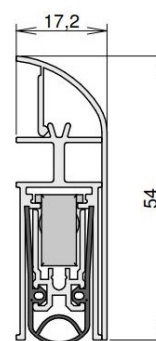

Schall-Ex® L-15 FS C-31

DETAILS

Articlenumber	1-885
Function	hinged door
Türenmaterial	timber, metal, PVC
Application	exterior door, interior door
Usage	sound protection, smoke protection, fire protection, accessibility

TECHNICAL DATA

Width	17.2 mm
Height	54 mm
Min. delivery length	235 mm
Max. delivery length	2335 mm
Standard length	805, 930, 1055 mm
max. travel	20 mm
Actuation	single-sided
Actuator	sliding acuator
Outerprofile	aluminium
Sealingprofile	silicone, self-extinguishing

FITTING

Fixing	FS - surface mounted (concealed screws)

EXAMINATIONS AND CERTIFICATES

Permanent function 200k	yes
Leakage rate certificate	yes
Corrision test	yes
Corrision	yes
Barrier free	yes
UL	yes
EPD	yes
Certifire	yes