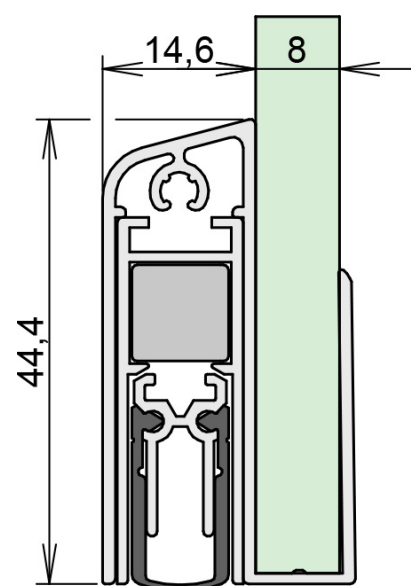

Schall-Ex® GS-8

DETAILS

Articlenumber	1-407
Function	hinged door
Türenmaterial	glass
Application	interior door
Usage	sound protection, smoke protection, accessibility

TECHNICAL DATA

Width	14.6 mm
Height	44.5 mm
Min. delivery length	235 mm
Max. delivery length	1333 mm
Thickness of glass	8 mm
Standard length	708, 833, 958, 1083, 1208 mm
max. travel	11 mm
Actuation	single-sided
Actuator	actuator
Outerprofile	aluminium
Surface	silver anodized (C-0)
Sealingprofile	silicone, self-extinguishing

FITTING

Fixing	glude glue/ silicon transpaent

EXAMINATIONS AND CERTIFICATES

Sound	yes
Permanent function IM	yes
Mio Certificate	yes
Leakage rate certificate	yes
Barrier free	yes
EPD	yes