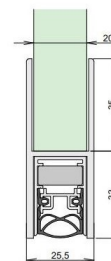

Schall-Ex® Duo GS-H20

DETAILS

Articlenumber	1-440
Function	hinged door
Türenmaterial	glass
Application	interior door
Usage	sound protection, smoke protection, accessibility

TECHNICAL DATA

Width	25.5 mm
Height	68 mm
Min. delivery length	708 mm
Max. delivery length	1500 mm
Thickness of glass	20 mm
Standard length	708, 833, 958, 1083, 1208 mm
max. travel	12 mm
Actuation	double-sided
Actuator	actuator/ actuator
Outerprofile	aluminium
Surface	silver anodized (C-0)
Sealingprofile	silicone, self-extinguishing

FITTING

Fixing	glue glue/ silicon transparent

EXAMINATIONS AND CERTIFICATES

Permanent function 200k	yes
Permanent function 1M	yes
Mio Certificate	yes
Leakage rate certificate	yes
Barrier free	yes
EPD	yes