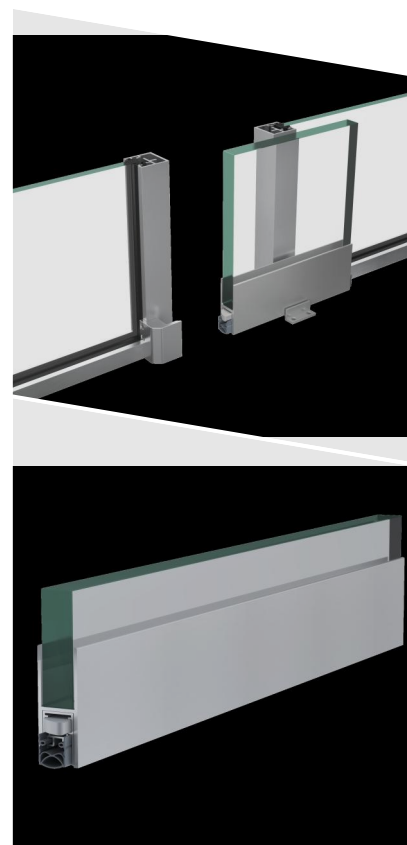

Schall-Ex® GS-H20

DETAILS

Articlenumber	1-439
Function	hinged door
Türenmaterial	glass
Application	interior door
Usage	sound protection, smoke protection, accessibility

TECHNICAL DATA

Width	25.5 mm
Height	68 mm
Min. delivery length	220 mm
Max. delivery length	2000 mm
Thickness of glass	20 mm
Standard length	708, 833, 958, 1083, 1208 mm
max. travel	12 mm
Actuation	single-sided
Actuator	actuator
Outerprofile	aluminium
Surface	silver anodized (C-0)
Sealingprofile	silicone, self-extinguishing

FITTING

Fixing	glude glue/ silicon transpaent

EXAMINATIONS AND CERTIFICATES

Permanent function 200k	yes
Permanent function 1M	yes
Mio Certificate	yes
Leakage rate certificate	yes
Barrier free	yes
EPD	yes