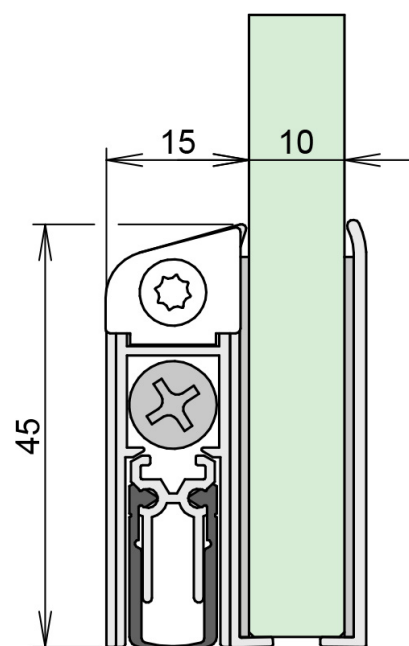

Schall-Ex® GS-A

DETAILS

Articlenumber	1-814
Function	hinged door
Türenmaterial	glass
Application	interior door
Usage	sound protection, smoke protection, accessibility

TECHNICAL DATA

Width	15 mm
Height	44.5 mm
Min. delivery length	235 mm
Max. delivery length	1333 mm
Thickness of glass	ab 6 mm
Standard length	708, 833, 958, 1083, 1208 mm
max. travel	11 mm
Actuation	single-sided
Actuator	actuator
Outerprofile	aluminium
Surface	silver anodized (C-0)
Sealingprofile	silicone, self-extinguishing

FITTING

Fixing	2-tlg. Steckprofil glue/ silicon transpaent
--------	--

EXAMINATIONS AND CERTIFICATES

Sound	yes
Permanent function IM	yes
Mio Certificate	yes
Leakage rate certificate	yes
Barrier free	yes
EPD	yes