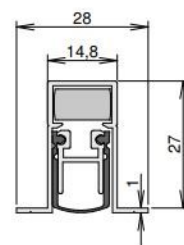

Schall-Ex® Duo L-15/28 OS

DETAILS

Articlenumber	1-404
Function	hinged door
Türenmaterial	timber, metal
Application	interior door
Usage	sound protection, smoke protection, fire protection, accessibility

TECHNICAL DATA

Width	14.8 mm
Height	28 mm
Min. delivery length	708 mm
Max. delivery length	2000 mm
Standard length	708, 833, 958, 1083, 1208 mm
max. travel	12 mm
Actuation	double-sided
Actuator	actuator/ actuator
Outerprofile	aluminium
Surface	plate finish
Sealingprofile	silicone, self-extinguishing

FITTING

Fixing	OS - omega-shaped profile unterschrauben

EXAMINATIONS AND CERTIFICATES

Permanent function IM	yes
Mio Certificate	yes
Leakage rate certificate	yes
Barrier free	yes
UL	yes
EPD	yes
Certifire	yes