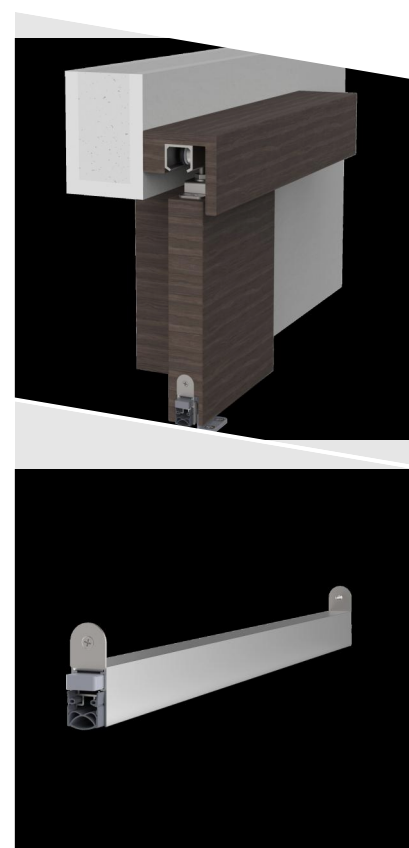

Schall-Ex® Slide M-20 WS

DETAILS

Articlenumber	1-556
Function	sliding door
Türenmaterial	timber
Application	exterior door, interior door
Usage	sound protection, smoke protection, fire protection, accessibility

TECHNICAL DATA

Width	19.7 mm
Height	30 mm
Min. delivery length	220 mm
Max. delivery length	2000 mm
Standard length	708, 833, 958, 1083, 1208 mm
max. travel	12 mm
Actuation	single-sided
Actuator	slide actuator
Outerprofile	aluminium
Surface	plate finish
Sealingprofile	silicone, self-extinguishing

FITTING

Fixing	WS - fixing brackets
--------	----------------------

EXAMINATIONS AND CERTIFICATES

Permanent function IM	yes
Mio Certificate	yes
Leakage rate certificate	yes
Barrier free	yes
EPD	yes

Schall-Ex® Slide M-20 WS