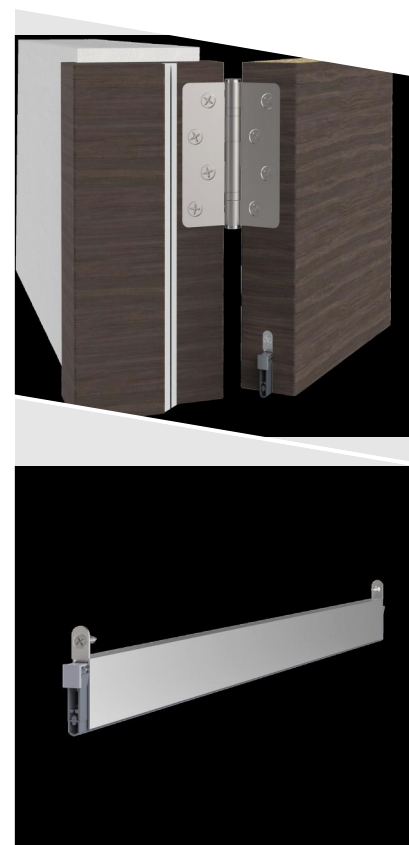

Schall-Ex® L-8/30 WS

DETAILS

Articlenumber	1-1000
Function	hinged door
Türenmaterial	timber
Application	interior door
Usage	sound protection, smoke protection, fire protection, accessibility

TECHNICAL DATA

Width	8 mm
Height	30 mm
Min. delivery length	235 mm
Max. delivery length	2000 mm
Standard length	708, 833, 958, 1083, 1208 mm
max. travel	20 mm
Actuation	single-sided
Actuator	sliding acuator
removableInner profile	yes
Outerprofile	aluminium
Surface	plate finish
Sealingprofile	silicone, self-extinguishing

FITTING

Fixing	WS - fixing brackets

EXAMINATIONS AND CERTIFICATES

Sound	yes
Permanent function IM	yes
Mio Certificate	yes
Barrier free	yes
UL	yes
EPD	yes
Certifire	yes