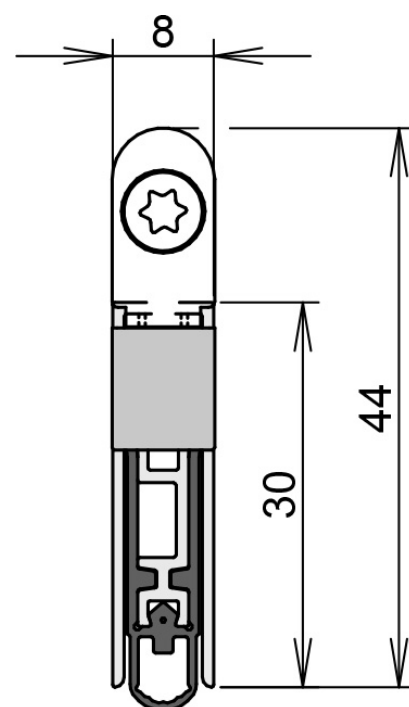

Schall-Ex® L-8/30 WS

DETAILS

Articlenumber	1-1000
Function	hinged door
Türenmaterial	timber
Application	interior door
Usage	sound protection, smoke protection, fire protection, accessibility

TECHNICAL DATA

Width	8 mm
Height	30 mm
Min. delivery length	235 mm
Max. delivery length	2000 mm
Standard length	708, 833, 958, 1083, 1208 mm
max. travel	20 mm
Actuation	single-sided
Actuator	sliding acuator
removableInner profile	yes
Outerprofile	aluminium
Surface	plate finish
Sealingprofile	silicone, self-extinguishing

FITTING

Fixing	WS - fixing brackets

EXAMINATIONS AND CERTIFICATES

Sound	yes
Permanent function IM	yes
Mio Certificate	yes
Barrier free	yes
UL	yes
EPD	yes
Certifire	yes