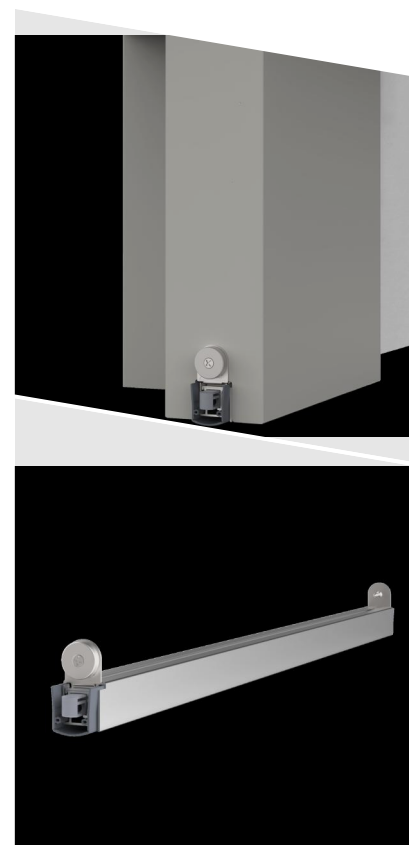

Schall-Ex® Slide & Lock L-20/20 WS

DETAILS

Articlenumber	1-967
Function	sliding door
Türenmaterial	timber, metal, PVC
Application	interior door
Usage	sound protection, smoke protection, fire protection, accessibility

TECHNICAL DATA

Width	20 mm
Height	20 mm
Min. delivery length	485 mm
Max. delivery length	2000 mm
Standard length	708, 833, 958, 1083, 1208 mm
max. travel	16 mm
Actuation	single-sided
Actuator	Slideauslöser/ Magnet
Outerprofile	aluminium
Surface	plate finish
Sealingprofile	silicone, self-extinguishing

Schall-Ex® Slide & Lock L-20/20 WS