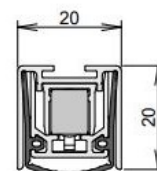

Schall-Ex® Slide & Lock L-20/20 WS

DETAILS

Articlenumber	1-967
Function	sliding door
Türenmaterial	timber, metal, PVC
Application	interior door
Usage	sound protection, smoke protection, fire protection, accessibility

TECHNICAL DATA

Width	20 mm
Height	20 mm
Min. delivery length	485 mm
Max. delivery length	2000 mm
Standard length	708, 833, 958, 1083, 1208 mm
max. travel	16 mm
Actuation	single-sided
Actuator	Slideauslöser/ Magnet
Outerprofile	aluminium
Surface	plate finish
Sealingprofile	silicone, self-extinguishing

FITTING

Fixing	WS - fixing brackets Haftmagnet

EXAMINATIONS AND CERTIFICATES

Permanent function IM	yes
Mio Certificate	yes
Leakage rate certificate	yes
Barrier free	yes
EPD	yes