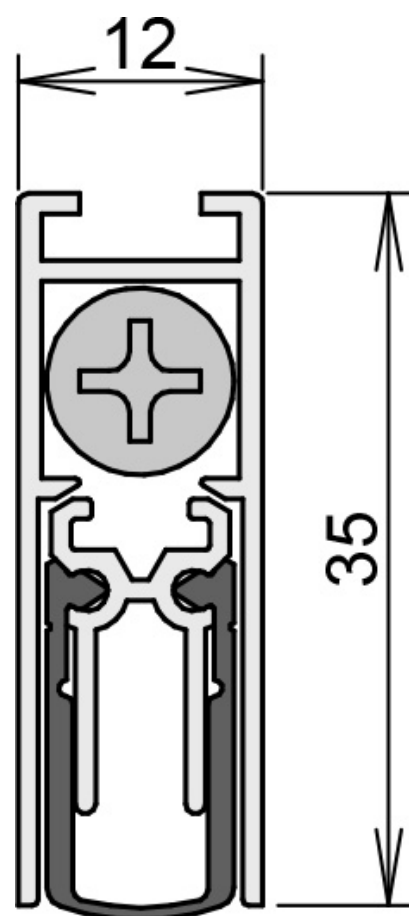

Doppeldicht M-12/35

DETAILS

Articlenumber	1-392
Function	hinged door
Türenmaterial	timber
Application	interior door
Usage	sound protection, smoke protection, fire protection, accessibility

TECHNICAL DATA

Width	12 mm
Height	35 mm
Min. delivery length	235 mm
Max. delivery length	1335 mm
Standard length	708, 833, 958, 1083, 1208 mm
max. travel	11 mm
Actuation	single-sided
Actuator	actuator
Outerprofile	aluminium
Surface	plate finish
Sealingprofile	silicone, self-extinguishing

FITTING

Fixing	WS - fixing brackets

EXAMINATIONS AND CERTIFICATES

Sound	yes
Permanent function 200k	yes
Leakage rate certificate	yes
Barrier free	yes
UL	yes
EPD	yes