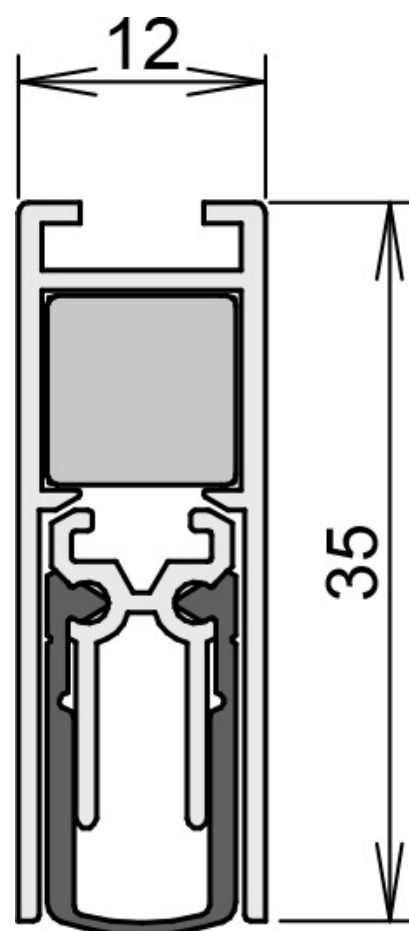

Doppeldicht M-12/35

DETAILS

Articlenumber	1-393
Function	hinged door
Türenmaterial	timber
Application	interior door
Usage	sound protection, smoke protection, fire protection, accessibility

TECHNICAL DATA

Width	12 mm
Height	35 mm
Min. delivery length	650 mm
Max. delivery length	1335 mm
Standard length	708, 833, 958, 1083, 1208 mm
max. travel	11 mm
Actuation	double-sided
Actuator	actuator/ actuator
Outerprofile	aluminium
Surface	plate finish
Sealingprofile	silicone, self-extinguishing

FITTING

Fixing	WS - fixing brackets

EXAMINATIONS AND CERTIFICATES

Sound	yes
Permanent function 200k	yes
Leakage rate certificate	yes
Barrier free	yes
UL	yes
EPD	yes