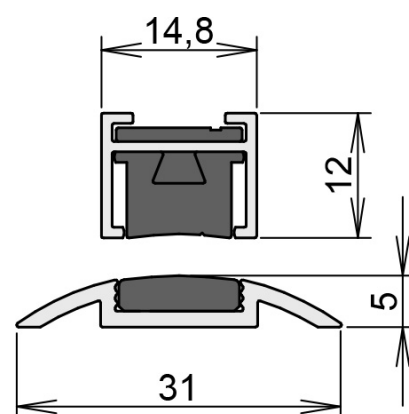

Magnetomat

DETAILS

Articlenumber	1-167
Function	hinged door
Türenmaterial	timber
Application	interior door

TECHNICAL DATA

Width	14.8 mm
Height	12 mm
Min. delivery length	50 mm
Max. delivery length	1333 mm
Standard length	708, 833, 958, 1083, 1208 mm
max. travel	5 mm
Surface	silver anodized (C-0)
Sealingprofile	magnetic tape

EXAMINATIONS AND CERTIFICATES

EPD	yes