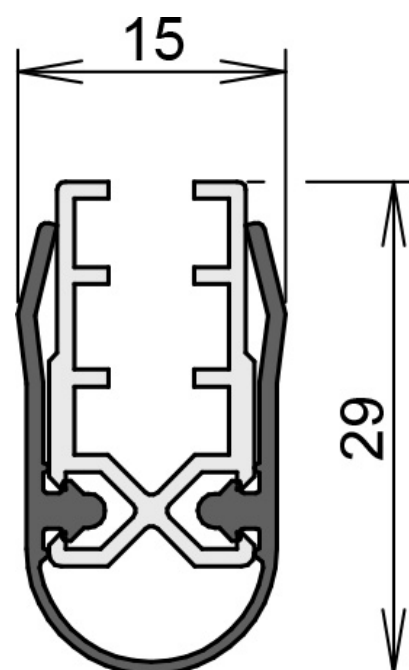

Tilt seals A -15

DETAILS

Articlenumber	1-372
Function	hinged door
Türenmaterial	timber
Application	interior door
Usage	sound protection

TECHNICAL DATA

Width	15 mm
Height	29 mm
Min. delivery length	220 mm
Max. delivery length	1333 mm
Standard length	708, 833, 958, 1083, 1208 mm
Sealingprofile	silicone, self-extinguishing

FITTING

Fixing	WS - fixing brackets

EXAMINATIONS AND CERTIFICATES

Sound	yes
EPD	yes